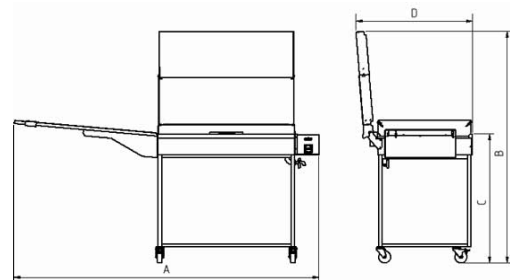

| Technical Details | Fettboy Digital |
|-------------------|-----------------|
| Length (B) | 1250 mm |
| Width (C) | 750 mm |
| Height (A) | 1080 mm |
| Height (D) | 250 mm |
| Weight | ca. 52 kg |
| Voltage | 400V-50Hz |
| Consumtion | 5,0 kW |
| Connection | CEE 400V 16A |
| Capacity | ca. 17 ltr. |